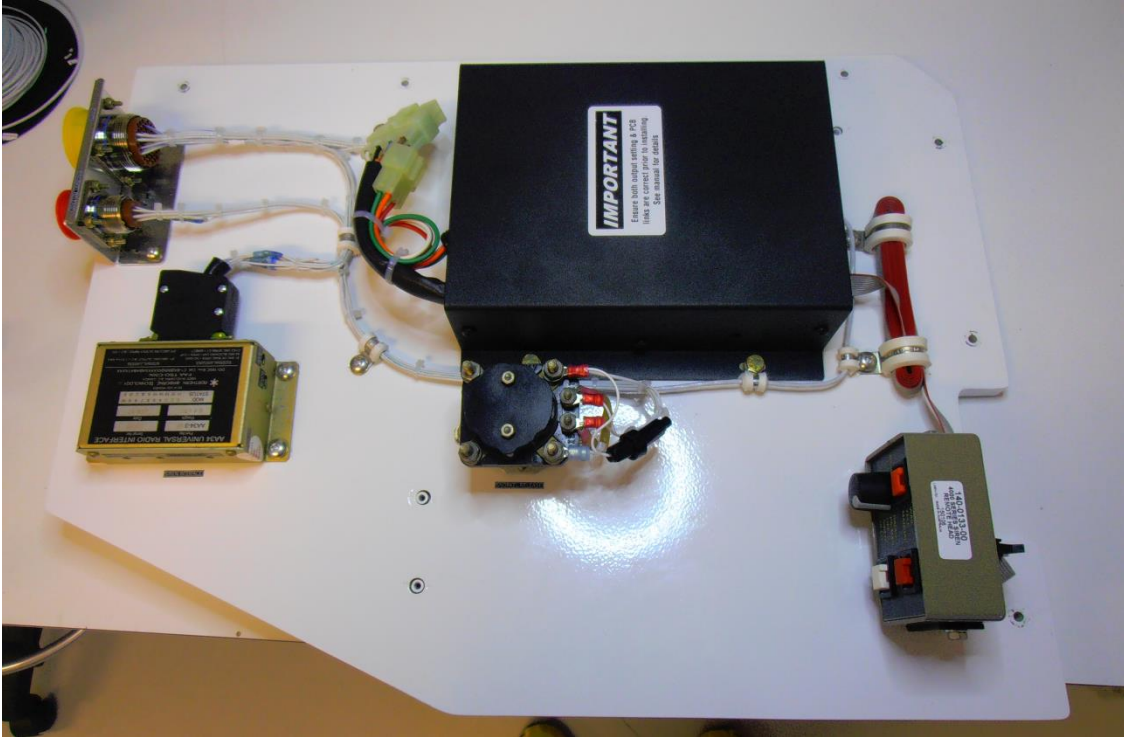

Custom Installations

Role Equipment installations

Door Modifications

Custom built wiring harnesses

“Fire Radio” installations

Guidance systems for Spraying