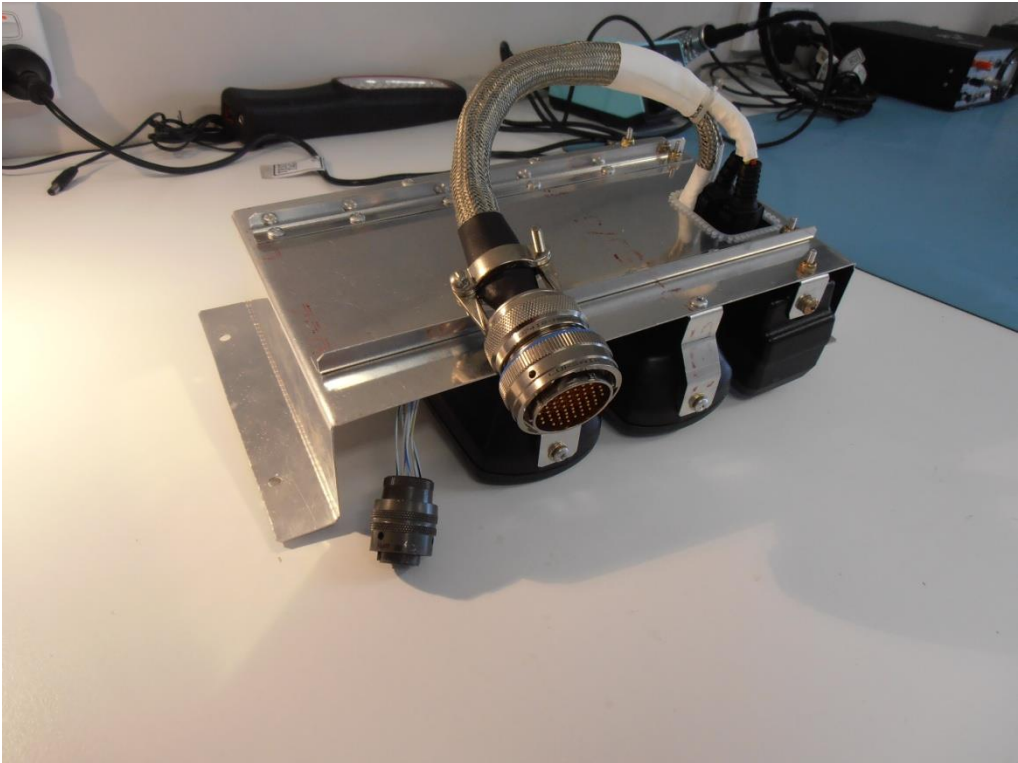

Custom Installations

Role Equipment installations

Door Modifications

Custom built wiring harnesses

“Fire Radio” installations

Guidance systems for Spraying