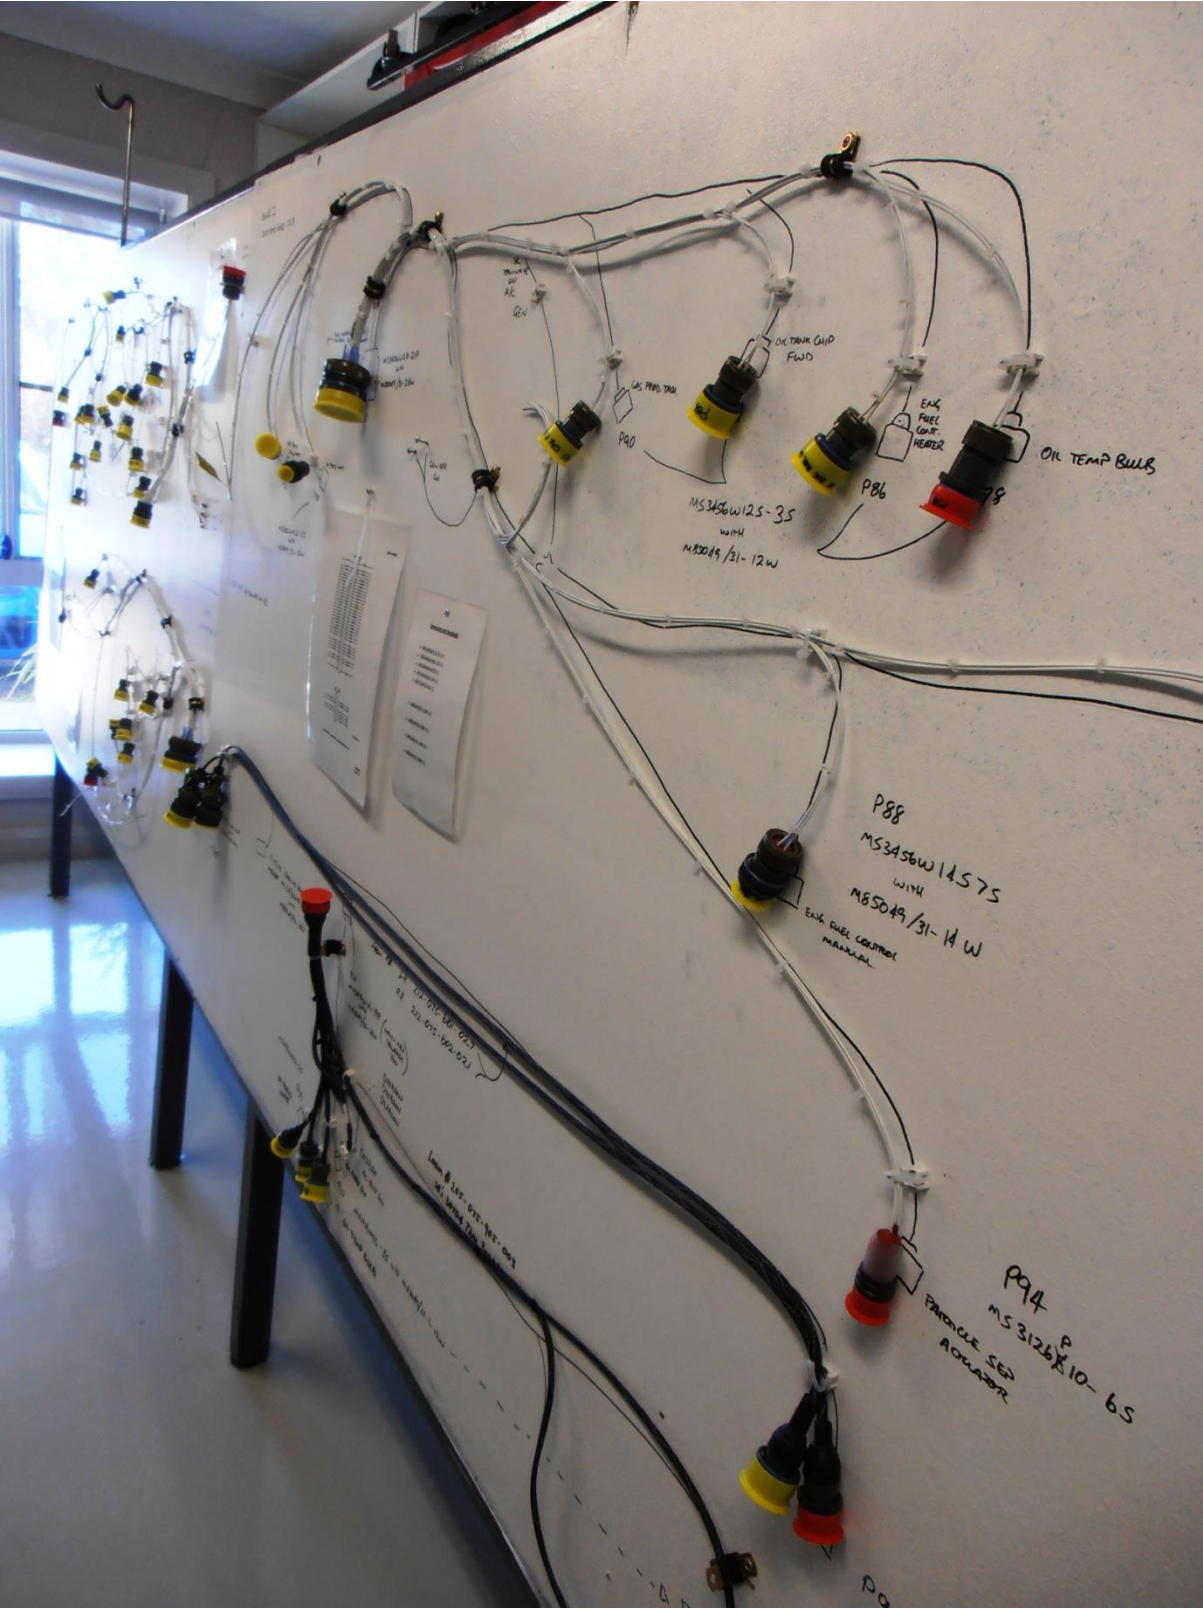

Custom Installations

Role Equipment installations

Door Modifications

Custom built wiring harnesses

“Fire Radio” installations

Guidance systems for Spraying